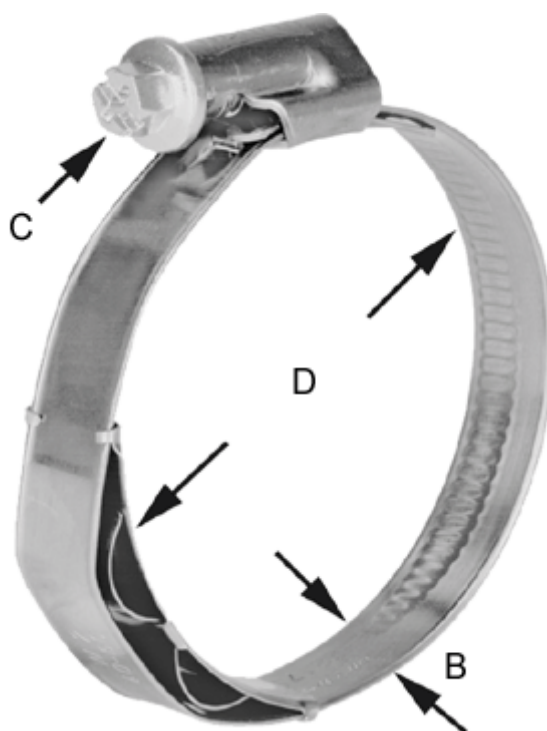

Article number: 021277708021

Description: Worm Drive Hose Clip with spring insert
TORRO WF 16-27/9 C7 W3

Measures

| | |
|------------------|-------|
| C (screw type) = | C7 |
| Diameter D = | 16-27 |
| Width B = | 9 |